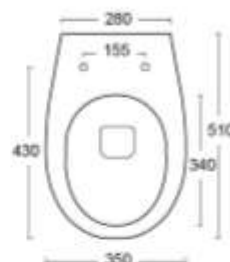

Misure / measures: 61x37,5

○ Cod. MANR61B

Misure / measures: 86x37,5

○ Cod. MANR86B

Misure / measures: 95x37,5

○ Cod. MANR95B

Misure / measures: 50x37,5

○ Cod. MANR50B

	VARR65B	VARR75B	VARR85B	VARR95B	VARR107B
A	650	750	850	950	1070
B	610	710	810	900	1010

Misure / measures: 75x50

Cod.VARR75B

Misure / measures: 95x50

Cod.VARR95B

Misure / measures: 65x50

Cod.VARR65B

Misure / measures: 85x50

RAGGIO sospesa

Wc senza brida e bidet / wall-hung rimless WC and bidet

Misure / measures: 360x525x270

○ Cod. RAG53V2B

● Finiture disponibili pag. 34-35 / available finishes pag. 34-35

Misure / measures: 360x525x270

● Finiture disponibili pag. 34-35 / available finishes pag. 34-35

RAGGIO a terra

Wc senza brida e bidet / back to wall rimless WC and bidet

Misure / measures: 350x510x430

- Cod. RAG53VIB
- Finiture disponibili pag. 34-35 / available finishes pag. 34-35