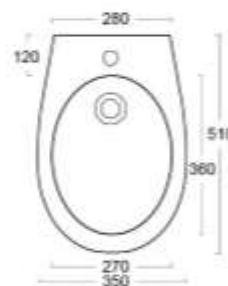

Sedile per WC / WC seat

Sedile per WC / WC seat

○ Cod. RMB5BSC (SOFT CLOSE)

○ Cod. RMB5BSCS (SOFT CLOSE SLIM)