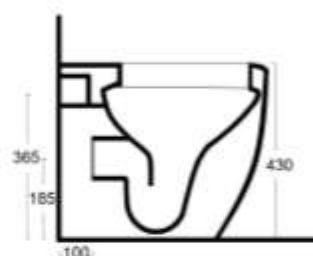

LUCE RM sospesa

Wc senza brida e bidet / wall-hung rimless WC and bidet

Misure / measures: 350x500x270

Cod. RMB50V2B

Misure / measures: 350x500x270

Cod. RMB50B2B

Sedile per WC / WC seat

Sedile per WC, / WC seat

Cod. RMBSBSC (SOFT CLOSE)

Cod. RMBSBSCS (SOFT CLOSE SLIM)

LUCE RM a terra

Wc senza brida e bidet / back to wall rimless WC and bidet

Misure / measures: 350x510x430

○ Cod. RMB51V1B

Misure / measures: 350x510x430