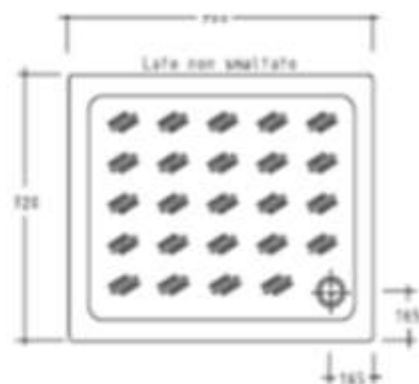

PIATTI DOCCIA shower trays H10

Misure / measures: 70x120 h10

○ Cod. ST7012RB

Misure / measures: 80x120 h10

○ Cod. ST8012RB

Misure / measures: 70x70 h10

○ Cod. ST70QB

PIATTI DOCCIA shower trays H10

Misure / measures: 70x100 h10

○ Cod. ST7010RB

Misure / measures: 80x80 h10

○ Cod. ST80QB

PIATTI DOCCIA shower trays H10

Misure / measures: 72x90 h10

○ Cod. ST7290RB

Misure / measures: 80x100 h10

○ Cod. ST8010RB

PIATTI DOCCIA shower trays H10

Misure / measures: 80x80 h10

Cod. ST80AB

Misure / measures: 90x90 h10

Cod. ST90AB

Misure / measures: 90x90 h10

Cod. ST90QB