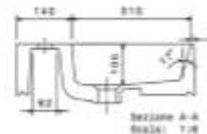

Misure / measures: 121x46

Cod. CERR121B

CERNOBBIO TWIN

Consolle doppia vasca a installazione sospesa con troppo pieno /

Wall-hung installation console double basin with overflow

Misure / measures: 121x46

○ Cod. CERT121B