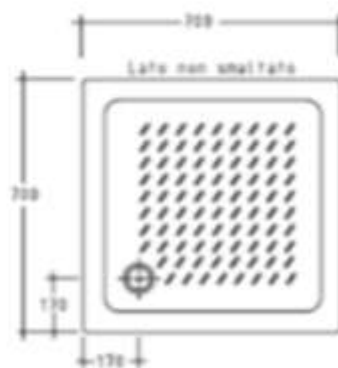

PIATTI DOCCIA shower trays H10

Misure / measures: 70x120 h10

○ Cod. ST7012RB

Misure / measures: 80x120 h10

○ Cod. ST8012RB

Misure / measures: 70x70 h10

○ Cod. ST70QB

PIATTI DOCCIA shower trays H10

Misure / measures: 70x100 h10

○ Cod. ST7010RB

Misure / measures: 80x80 h10

○ Cod. ST80QB

PIATTI DOCCIA shower trays H10

Misure / measures: 72x90 h10

○ Cod. ST7290RB

Misure / measures: 80x100 h10