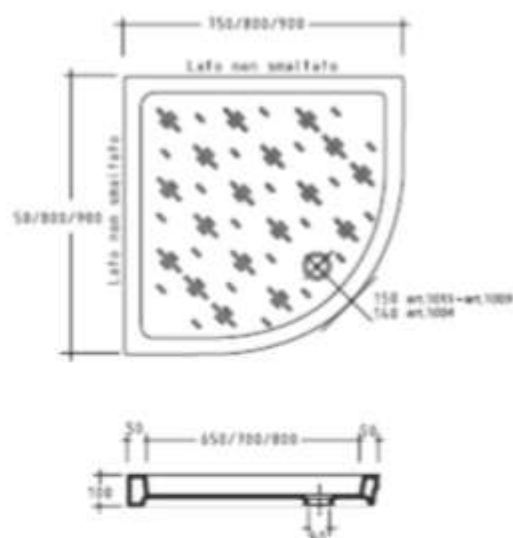

PIATTI DOCCIA shower trays H10

Misure / measures: 70x120 h10

○ Cod. ST7012RB

Misure / measures: 80x120 h10

○ Cod. ST8012RB

Misure / measures: 70x70 h10

○ Cod. ST70QB

PIATTI DOCCIA shower trays H10

Misure / measures: 70x100 h10

○ Cod. ST7010RB

Misure / measures: 80x80 h10

○ Cod. ST80QB

PIATTI DOCCIA shower trays H10

Misure / measures: 72x90 h10

○ Cod. ST7290RB

Misure / measures: 80x100 h10

○ Cod. ST8010RB

PIATTI DOCCIA shower trays H10

Misure / measures: 80x80 h10

Cod. ST80AB

Misure / measures: 90x90 h10

Cod. ST90AB

Misure / measures: 90x90 h10

Cod. ST90QB

ACCESSORI

ACCESSORI / Accessories

Tappo per piletta in ceramica / Ceramic cover for click clack

Misure / measures: Ø80 h10

Cod. 8PIL01B

Cod. 8PIL01N

Cod. 8PIL01S

Misure / measures: 80X80 h10 mm