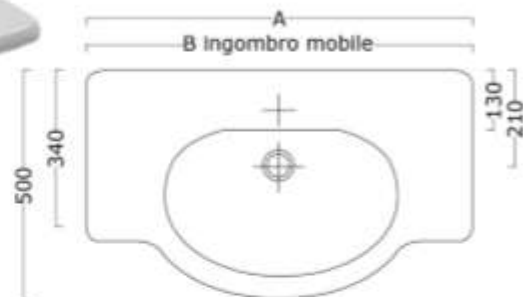

Misure / measures: 61x37,5

○ Cod. MANR61B

Misure / measures: 86x37,5

○ Cod. MANR86B

Misure / measures: 95x37,5

○ Cod. MANR95B

Misure / measures: 50x37,5

○ Cod. MANR50B

Misure / measures: 70x37,5

○ Cod. MANR70B

Misure / measures: 90x37,5

○ Cod. MANR90B

Misure / measures: 106x37,5

○ Cod. MANR106B

VARENNA

Consolle con istallazione sospesa o a incasso soprapiano con troppo pieno /
Wall-hung or recessed countertop installation console with overflow