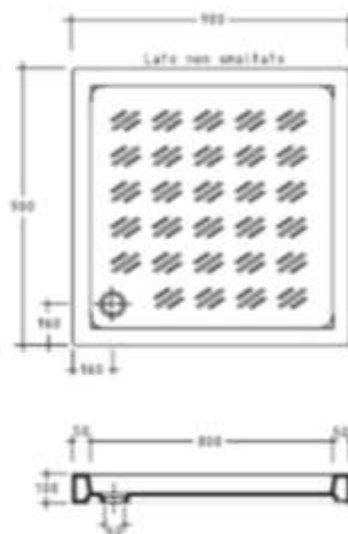

PIATTI DOCCIA shower trays H10

Misure / measures: 70x120 h10

○ Cod. ST7012RB

Misure / measures: 80x120 h10

○ Cod. ST8012RB

Misure / measures: 70x70 h10

○ Cod. ST70QB

PIATTI DOCCIA shower trays H10

Misure / measures: 70x100 h10

○ Cod. ST7010RB

Misure / measures: 80x80 h10

○ Cod. ST80QB

PIATTI DOCCIA shower trays H10

Misure / measures: 72x90 h10

○ Cod. ST7290RB

Misure / measures: 80x100 h10

○ Cod. ST8010RB

PIATTI DOCCIA shower trays H10

Misure / measures: 80x80 h10

Cod. ST80AB

Misure / measures: 90x90 h10

Cod. ST90AB

Misure / measures: 90x90 h10

Cod. ST90QB

ACCESSORI

ACCESSORI / Accessories

Tappo per piletta in ceramica / Ceramic cover for click clack

Misure / measures: Ø80 h10

Cod. 8PIL01B

Cod. 8PIL01N

Cod. 8PIL01S

Misure / measures: 80X80 h10 mm