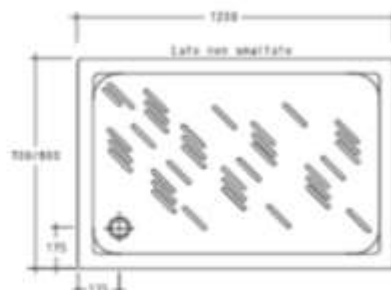

PIATTI DOCCIA shower trays H10

Misure / measures: 70x120 h10

○ Cod. ST7012RB

Misure / measures: 80x120 h10

○ Cod. ST8012RB

Misure / measures: 70x70 h10

○ Cod. ST70QB

PIATTI DOCCIA shower trays H10