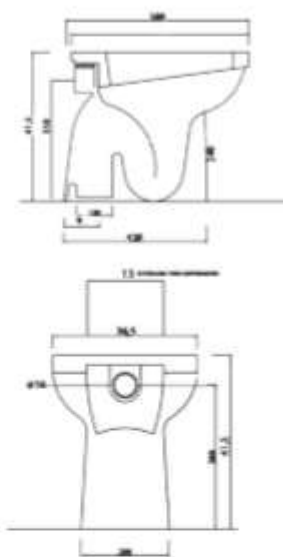

Misure / measures: 370x510x415

☐ Cod. ECB50B1B