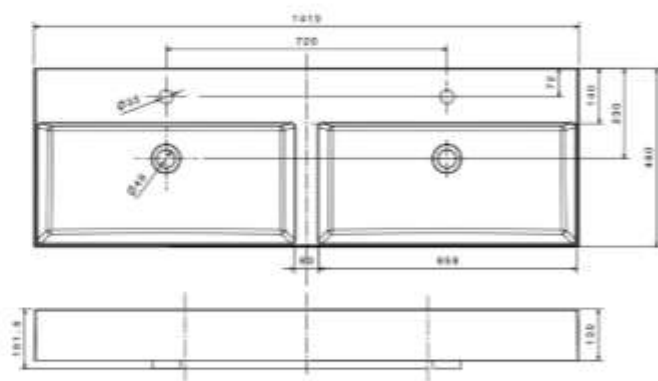

Misure / measures: 121x46

Cod. CERR121B

CERNOBBIO TWIN

Consolle doppia vasca a installazione sospesa con troppo pieno /

Wall-hung installation console double basin with overflow

Misure / measures: 121x46

○ Cod. CERT121B