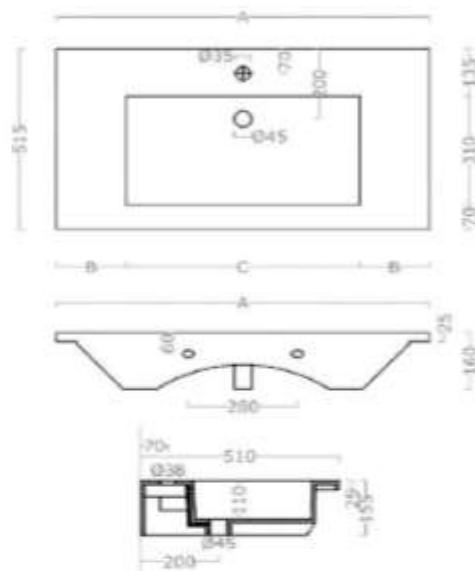

Misure / measures: $\varnothing 435 \times 145$

○ Cod. GEO44RTB

● Cod. GEO44RTN

● Cod. GEO44RTS

100mm - foro consigliato sul piano / *recommended hole on the shelf*

Misure / measures: $600 \times 435 \times 145$

○ Cod. GEO60OVB

● Cod. GEO60OVN

● Cod. GEO60OVS

100mm - foro consigliato sul piano / *recommended hole on the shelf*

GEOMETRIE

Lavabi da appoggio senza troppo pieno / on-top washbasin no overflow

Misure / measures: 435x435x145

Misure / measures: 121x46

○ Cod. BEL46T121B

Misure / measures: 141x46

○ Cod. BEL46T141B

BELLAGIO 51

Consolle con installazione sospesa o incasso sopra piano con troppo pieno /
Wall-hung or recessed countertop installation console with overflow

	BEL51R61B	BEL51R71B	BEL51R86B	BEL51R91B	BEL51R96B	BEL51R106B
A	610	710	860	910	960	1060
B	81	110	155	160	157,5	180
C	448	490	550	590	645	700

Misure / measures: 61x51,5

○ Cod. BEL51R61B

Misure / measures: 71x51,5