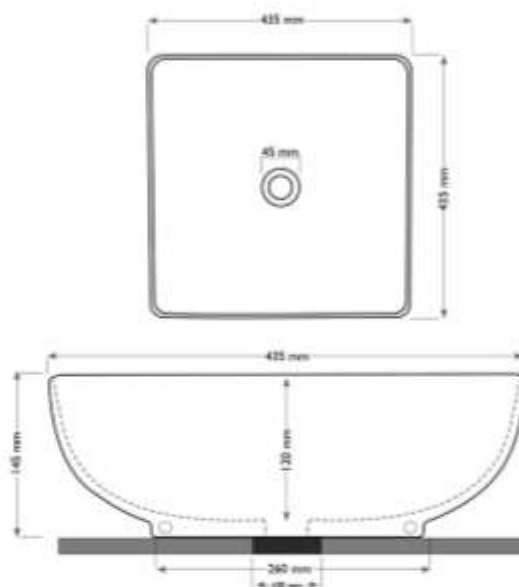

Misure / measures: $\varnothing 435 \times 145$

○ Cod. GEO44RTB

● Cod. GEO44RTN

● Cod. GEO44RTS

100mm - foro consigliato sul piano / *recommended hole on the shelf*

Misure / measures: $600 \times 435 \times 145$

○ Cod. GEO60OVB

● Cod. GEO60OVN

● Cod. GEO60OVS

100mm - foro consigliato sul piano / *recommended hole on the shelf*

GEOMETRIE

Lavabi da appoggio senza troppo pieno / on-top washbasin no overflow

Misure / measures: 435x435x145

○ Cod. GEO44QUB

● Cod. GEO44QUN

● Cod. GEO44QUS

Misure / measures: 640x435x145

○ Cod. GEO64REB

● Cod. GEO64REN

● Cod. GEO64RES

FINITURE DISPONIBILI