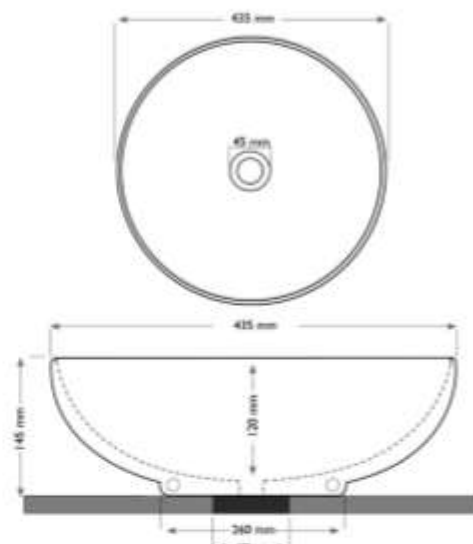

Misure / measures: $\varnothing 435 \times 145$

○ Cod. GEO44RTB

● Cod. GEO44RTN

● Cod. GEO44RTS

100mm - foro consigliato sul piano / *recommended hole on the shelf*

Misure / measures: $600 \times 435 \times 145$

○ Cod. GEO60OVB

● Cod. GEO60OVN

● Cod. GEO60OVS

100mm - foro consigliato sul piano / *recommended hole on the shelf*

GEOMETRIE

Lavabi da appoggio senza troppo pieno / on-top washbasin no overflow

Misure / measures: 435x435x145