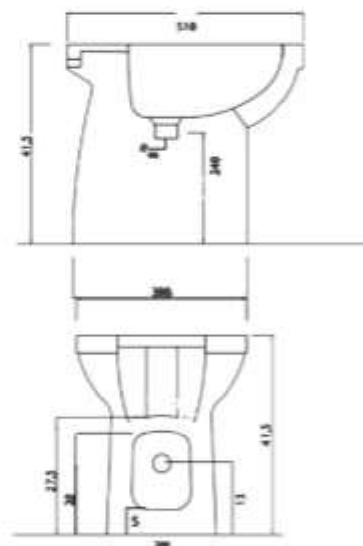

Misure / measures: 365x500x415

Cod. ECB50VIB1 scarico a terra

Cod. ECB50VIB2 scarico a parete

Misure / measures: 370x510x415

Cod. ECB50B1B

Sedile per WC / WC seat

Sedile per WC / WC seat

Cod. ECBSB