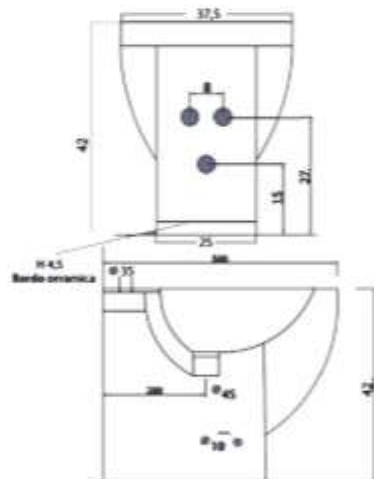

Misure / measures: 365x500x415

Cod. ECB50VIB1 scarico a terra

Cod. ECB50VIB2 scarico a parete

Misure / measures: 370x510x415

Cod. ECB50B1B

Sedile per WC / WC seat

Sedile per WC / WC seat

Cod. ECBSB

LUCE OV

*vaso e bidet a terra filomuro /
back to wall WC and bidet*

LUCE OV a terra

Misure / measures: 375x525x420

○ Cod. OVB50VIB

Misure / measures: 375x505x420

○ Cod. OVB50BIB

Sedile per WC / WC seat

Sedile per WC, soft close / Soft close WC seat

○ Cod. OVBSBSC (SOFT CLOSE)

LUCE FL

*vaso e bidet sospesi /
wall-hung WC and bidet*

LUCE FL sospesa / wall-hung

Misure / measures: 380x500x350

○ Cod. FLB50V1B

Misure / measures: 380x500x280