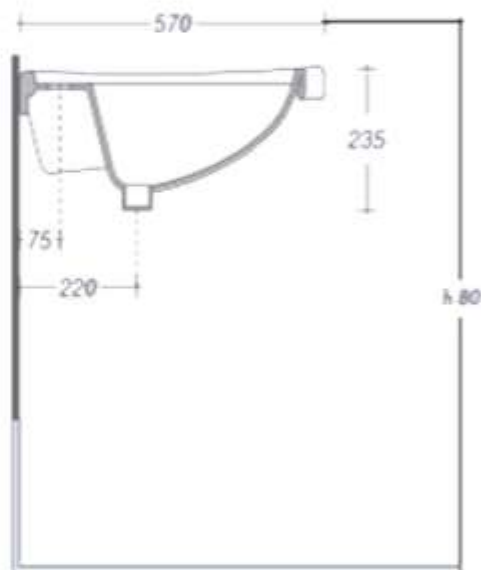

Misure / measures: 61x37,5

○ Cod. MANR61B

Misure / measures: 86x37,5

○ Cod. MANR86B

Misure / measures: 95x37,5

○ Cod. MANR95B

Misure / measures: 50x37,5

○ Cod. MANR50B

Misure / *measures*: 650x570x235

○ Cod. ERGO65REB

Accessori / *Accessories*

○ Cod. ERGOPNE

○ Cod. ERGOMAN

○ Cod. ERGOFIX

LUCE ERGO

Wc ergonomico con apertura frontale /
ergonomic WC with front opening

PIATTI DOCCIA shower trays H10

Misure / measures: 70x120 h10

○ Cod. ST7012RB

Misure / measures: 80x120 h10

○ Cod. ST8012RB

Misure / measures: 70x70 h10

○ Cod. ST70QB

PIATTI DOCCIA shower trays H10

Misure / measures: 70x100 h10

○ Cod. ST7010RB

Misure / measures: 80x80 h10

○ Cod. ST80QB

PIATTI DOCCIA shower trays H10

Misure / measures: 72x90 h10

○ Cod. ST7290RB

Misure / measures: 80x100 h10