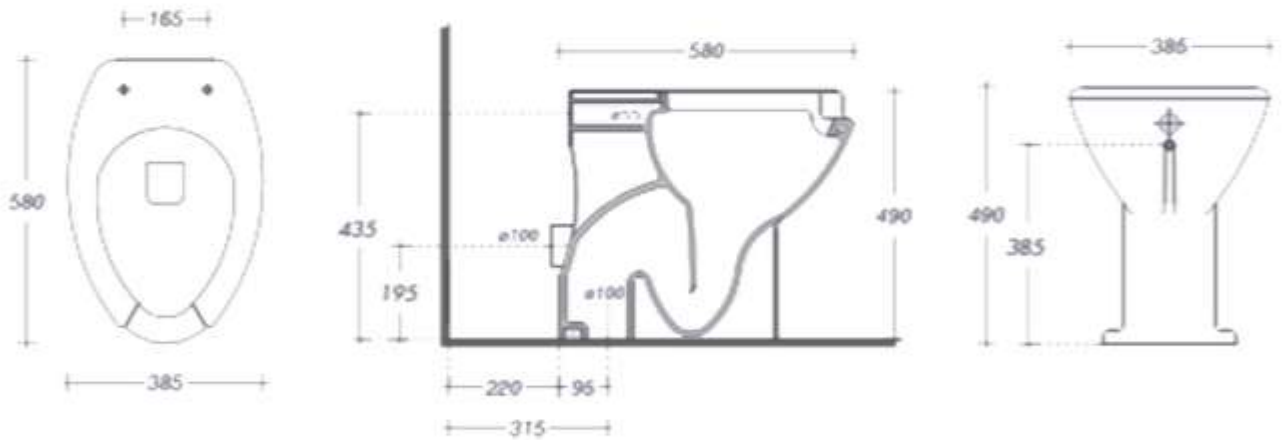

Sedile per WC / WC seat

Sedile per WC con apertura frontale / ergonomic
WC seat with front opening

- ☐ Cod. ERGOSB