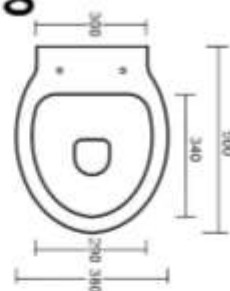

Sedile per WC, soft close / Soft close WC seat

○ Cod. OVBSBSC (SOFT CLOSE)

LUCE FL

*vaso e bidet sospesi /
wall-hung WC and bidet*

LUCE FL sospesa / wall-hung

Misure / measures: 380x500x350

○ Cod. FLB50V1B

Misure / measures: 380x500x280