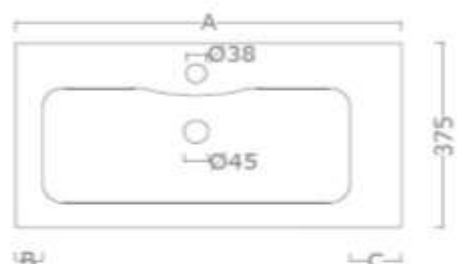

MANDELLO

Consolle con installazione sospesa o a incasso sopra piano con troppo pieno /
Wall-hung or recessed countertop installation console with overflow

	MANR50B	MANR61B	MANR70B	MANR86B	MANR90B	MANR95B	MANR106B
A	510	615	710	860	910	950	1060
B	50	50	50	50	70	80	50
C	50	100	95	150	140	155	210

Misure / measures: 61x37,5

○ Cod. MANR61B

Misure / measures: 86x37,5

○ Cod. MANR86B

Misure / measures: 95x37,5

○ Cod. MANR95B

Misure / measures: 50x37,5

○ Cod. MANR50B

Misure / measures: 70x37,5

○ Cod. MANR70B

Misure / measures: 90x37,5

○ Cod. MANR90B

Misure / measures: 106x37,5

○ Cod. MANR106B