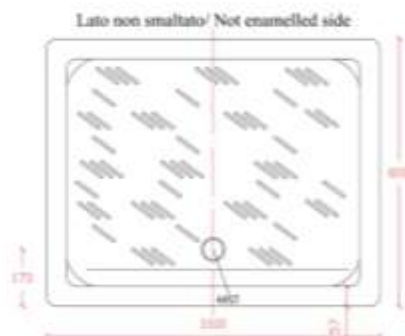

PIATTI DOCCIA shower trays H10

Misure / measures: 70x120 h10

○ Cod. ST7012RB

Misure / measures: 80x120 h10

○ Cod. ST8012RB

Misure / measures: 70x70 h10

○ Cod. ST70QB

PIATTI DOCCIA shower trays H10

Misure / measures: 70x100 h10

○ Cod. ST7010RB

Misure / measures: 80x80 h10

○ Cod. ST80QB

PIATTI DOCCIA shower trays H10

Misure / measures: 72x90 h10

○ Cod. ST7290RB

Misure / measures: 80x100 h10

○ Cod. ST8010RB

PIATTI DOCCIA shower trays H10

Misure / measures: 80x80 h10

Cod. ST80AB

Misure / measures: 90x90 h10

Cod. ST90AB

Misure / measures: 90x90 h10

Cod. ST90QB