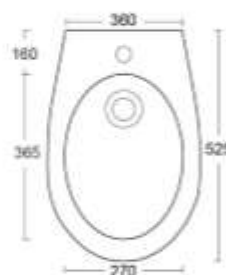

Sedile per WC / WC seat

Sedile per WC, cerniera cromo /
Thermosetting WC seat, chrome hinge

○ SOFT CLOSE Cod. RAGSBSC

○ Cod. RAGSB

● Finiture disponibili pag. 34-35 / available finishes pag. 34-35