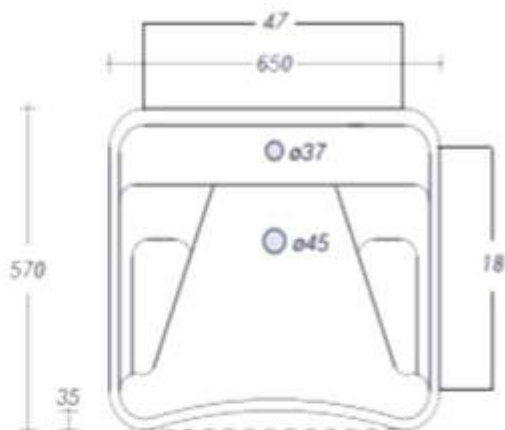

LUCE OV

*vaso e bidet a terra filomuro /
back to wall WC and bidet*

LUCE OV a terra

Misure / measures: 375x525x420

○ Cod. OVB50VIB

Misure / measures: 375x505x420

○ Cod. OVB50BIB

Sedile per WC / WC seat

Sedile per WC, soft close / Soft close WC seat

○ Cod. OVBSBSC (SOFT CLOSE)

LUCE FL

*vaso e bidet sospesi /
wall-hung WC and bidet*

LUCE FL sospesa / wall-hung

Misure / measures: 380x500x350

○ Cod. FLB50V1B

Misure / measures: 380x500x280

○ Cod. FLB50B2B

Sedile per WC / WC seat

Sedile per WC / WC seat

○ Cod. FLBSBSC (SOFT CLOSE)

LUCE ERGO

*lavabo e vaso-bidet ergonomici /
ergonomic washbasin and WC-bidet*

LUCE ERGO

Lavabo ergonomico con appoggia gomiti / *ergonomic washbasin with support for elbows*

Misure / *measures*: 650x570x235

○ Cod. ERGO65REB

Accessori / *Accessories*

○ Cod. ERGOPNE

○ Cod. ERGOMAN

○ Cod. ERGOFIX

LUCE ERGO

Wc ergonomico con apertura frontale /
ergonomic WC with front opening