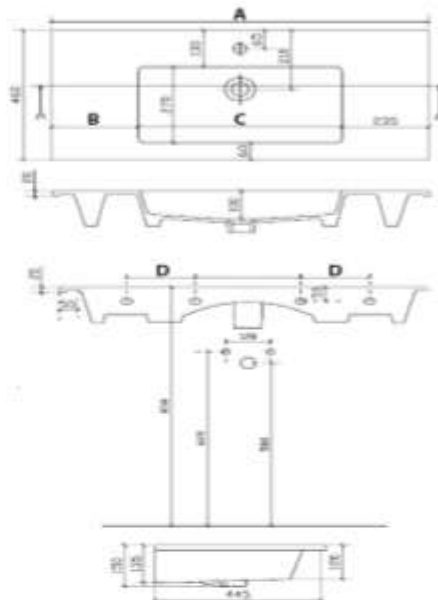

BELLAGIO 46

Consolle con installazione sospesa o incasso sopraiano con troppo pieno /
Wall-hung or recessed countertop installation console with overflow

	BEL46R61B	BEL46R71B	BEL46R81B	BEL46R91B	BEL46R101B	BEL46R121B
A	610	710	810	910	1010	1210
B	60	110	135	185	235	135
C	490	490	540	540	540	940
D	280	280	280	280	283	285