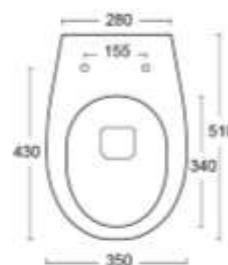

Misure / measures: 61x37,5

○ Cod. MANR61B

Misure / measures: 86x37,5

○ Cod. MANR86B

Misure / measures: 95x37,5

○ Cod. MANR95B

Misure / measures: 50x37,5

○ Cod. MANR50B

LUCE RM sospesa

Wc senza brida e bidet / wall-hung rimless WC and bidet

Misure / measures: 350x500x270

Cod. RMB50V2B

Misure / measures: 350x500x270

Cod. RMB50B2B

Sedile per WC / WC seat

Sedile per WC, / WC seat

Cod. RMBSBSC (SOFT CLOSE)

Cod. RMBSBSCS (SOFT CLOSE SLIM)

LUCE RM a terra

Wc senza brida e bidet / back to wall rimless WC and bidet

Misure / measures: 350x510x430

○ Cod. RMB51V1B

Misure / measures: 350x510x430