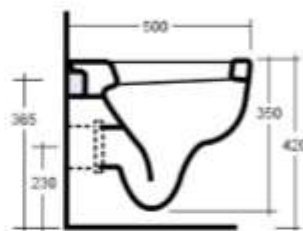

Sedile per WC, soft close / Soft close WC seat

○ Cod. OVBSBSC (SOFT CLOSE)

LUCE FL

*vaso e bidet sospesi /
wall-hung WC and bidet*

LUCE FL sospesa / wall-hung

Misure / measures: 380x500x350

○ Cod. FLB50V1B

Misure / measures: 380x500x280