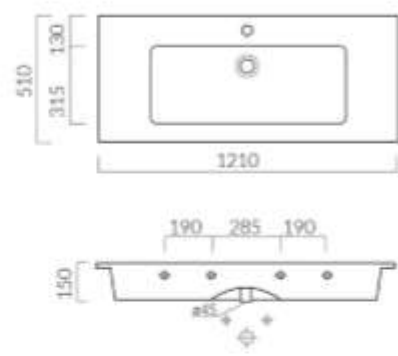

BELLAGIO 5I

Consolle con installazione sospesa o incasso sopraiano con troppo pieno /
Wall-hung or recessed countertop installation console with overflow