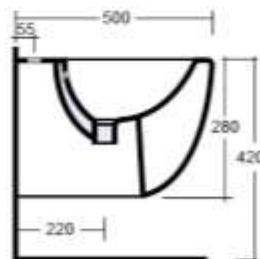

Sedile per WC / WC seat

Sedile per WC / WC seat

○ Cod. FLBSBSC (SOFT CLOSE)