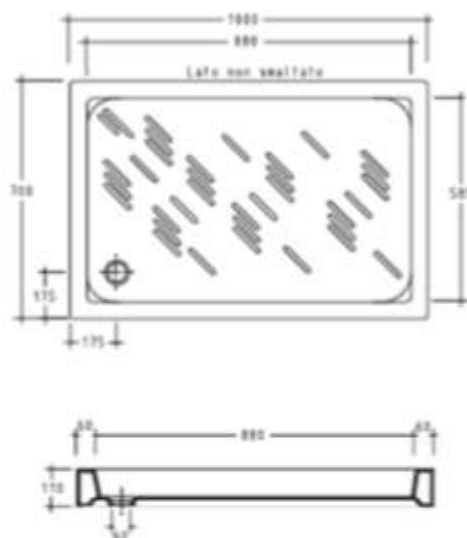

PIATTI DOCCIA shower trays H10

Misure / measures: 70x120 h10

○ Cod. ST7012RB

Misure / measures: 80x120 h10

○ Cod. ST8012RB

Misure / measures: 70x70 h10

○ Cod. ST70QB

PIATTI DOCCIA shower trays H10

Misure / measures: 70x100 h10

○ Cod. ST7010RB

Misure / measures: 80x80 h10

○ Cod. ST80QB

PIATTI DOCCIA shower trays H10

Misure / measures: 72x90 h10

○ Cod. ST7290RB

Misure / measures: 80x100 h10