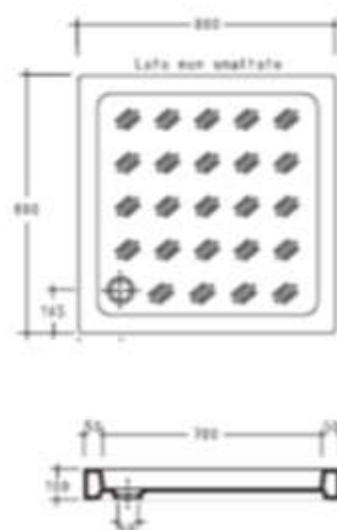

PIATTI DOCCIA shower trays H10

Misure / measures: 70x120 h10

○ Cod. ST7012RB

Misure / measures: 80x120 h10

○ Cod. ST8012RB

Misure / measures: 70x70 h10

○ Cod. ST70QB

PIATTI DOCCIA shower trays H10

Misure / measures: 70x100 h10

○ Cod. ST7010RB

Misure / measures: 80x80 h10

○ Cod. ST80QB

PIATTI DOCCIA shower trays H10

Misure / measures: 72x90 h10

○ Cod. ST7290RB

Misure / measures: 80x100 h10