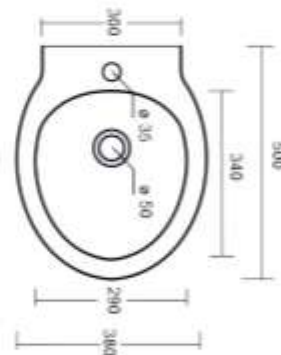

Sedile per WC / WC seat

Sedile per WC / WC seat

○ Cod. FLBSBSC (SOFT CLOSE)