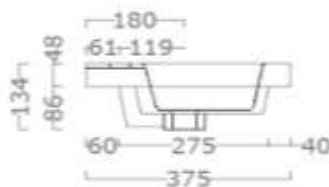

MANDELLO

Consolle con installazione sospesa o a incasso sopra piano con troppo pieno /
Wall-hung or recessed countertop installation console with overflow

	MANR50B	MANR61B	MANR70B	MANR86B	MANR90B	MANR95B	MANR106B
A	510	615	710	860	910	950	1060
B	50	50	50	50	70	80	50
C	50	100	95	150	140	155	210

Misure / measures: 61x37,5

○ Cod. MANR61B

Misure / measures: 86x37,5

○ Cod. MANR86B

Misure / measures: 95x37,5

○ Cod. MANR95B

Misure / measures: 50x37,5

○ Cod. MANR50B

Misure / measures: 70x37,5

○ Cod. MANR70B

Misure / measures: 90x37,5

○ Cod. MANR90B

Misure / measures: 106x37,5

○ Cod. MANR106B